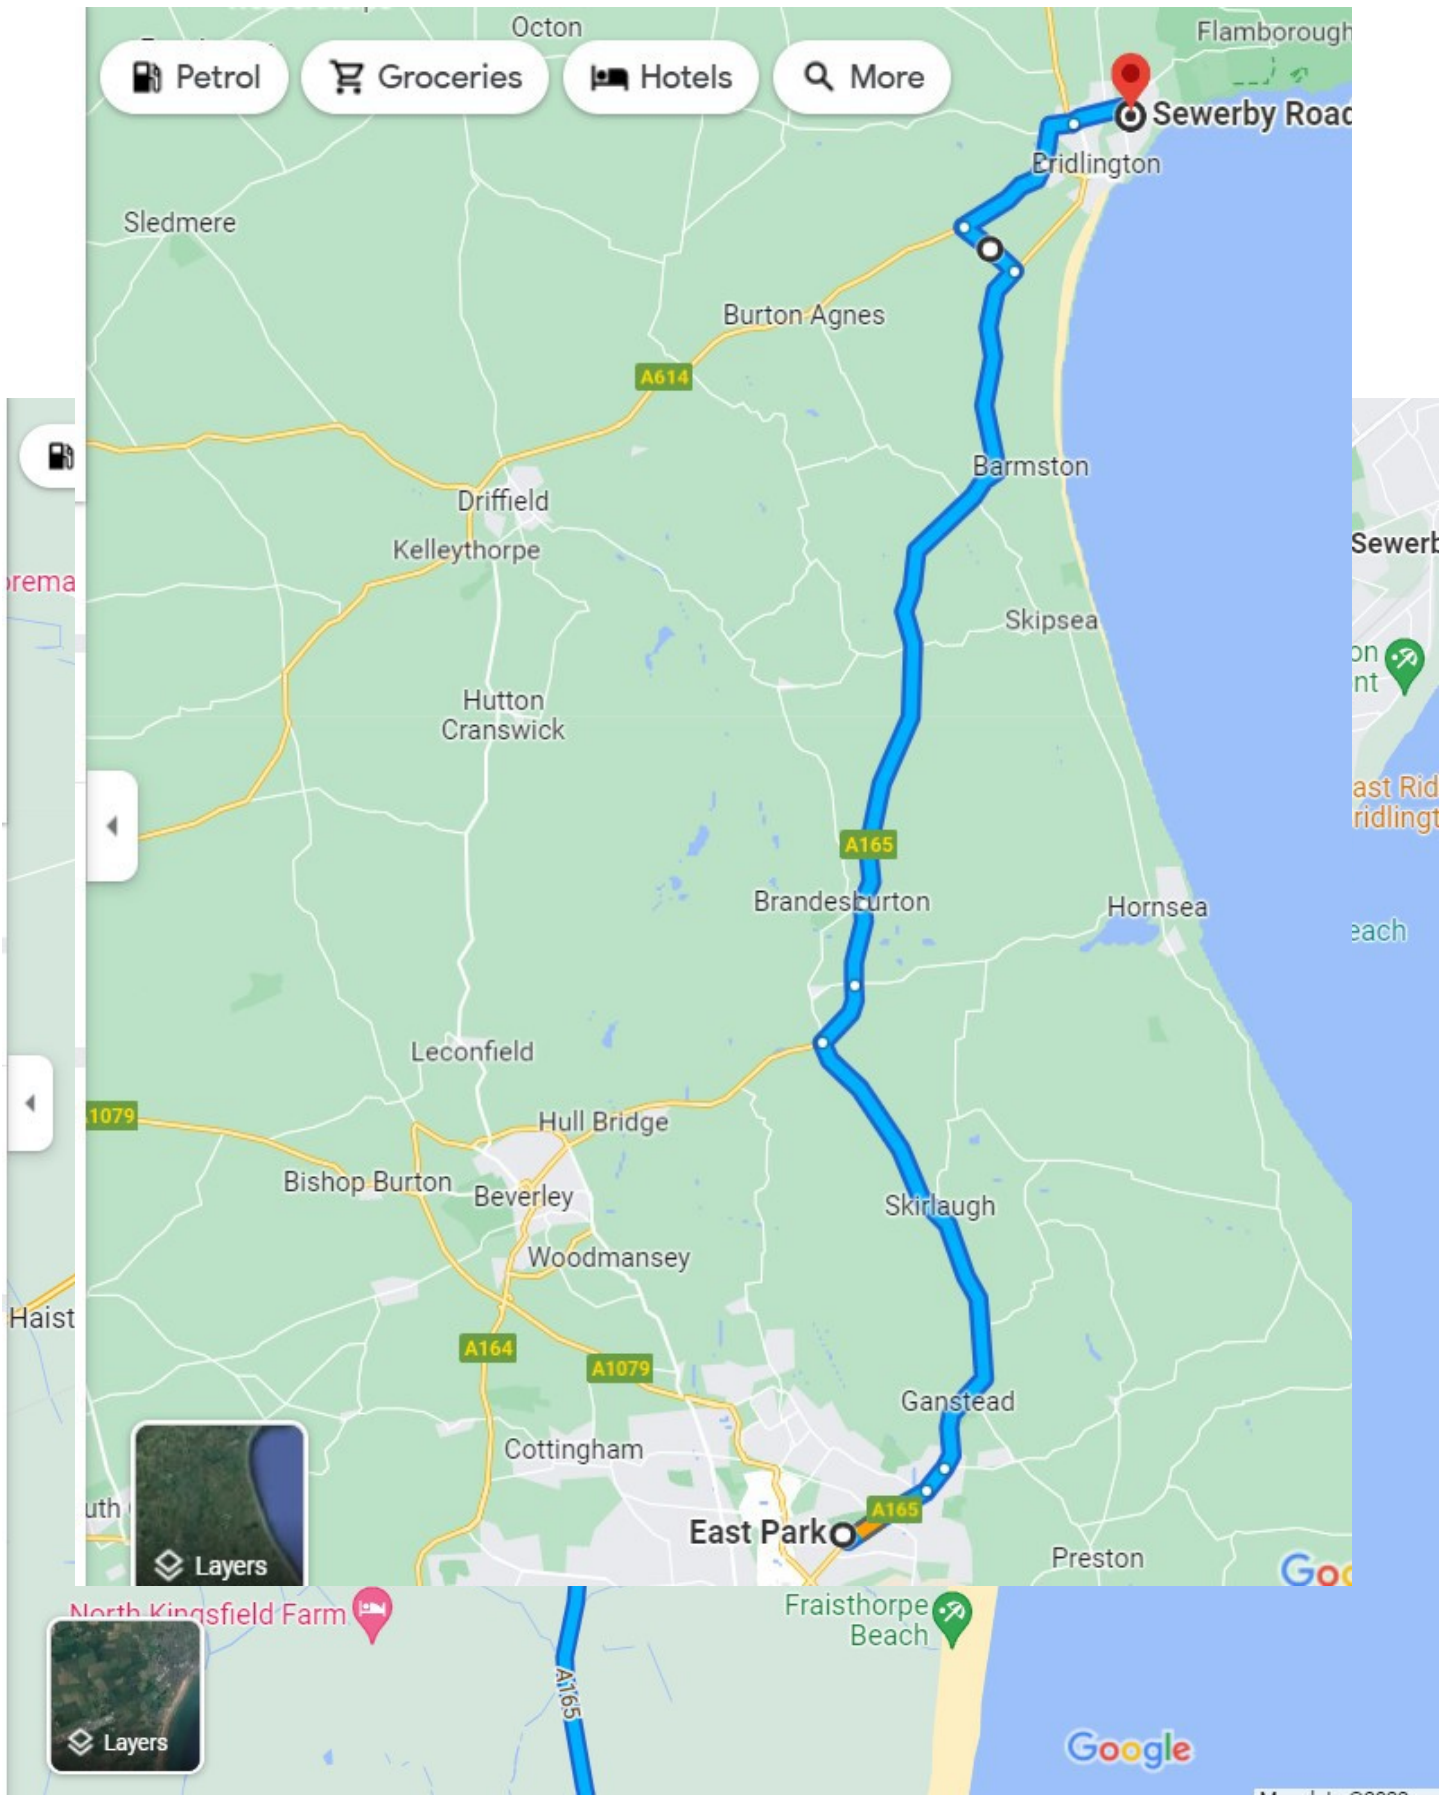

# EYTCC – East Coast Run – Vehicle Rally Route

from East Park Hull – to – Sewerby Fields, Bridlington

*Overall Route*

# From East Park

# At Bridlington – to Sewerby