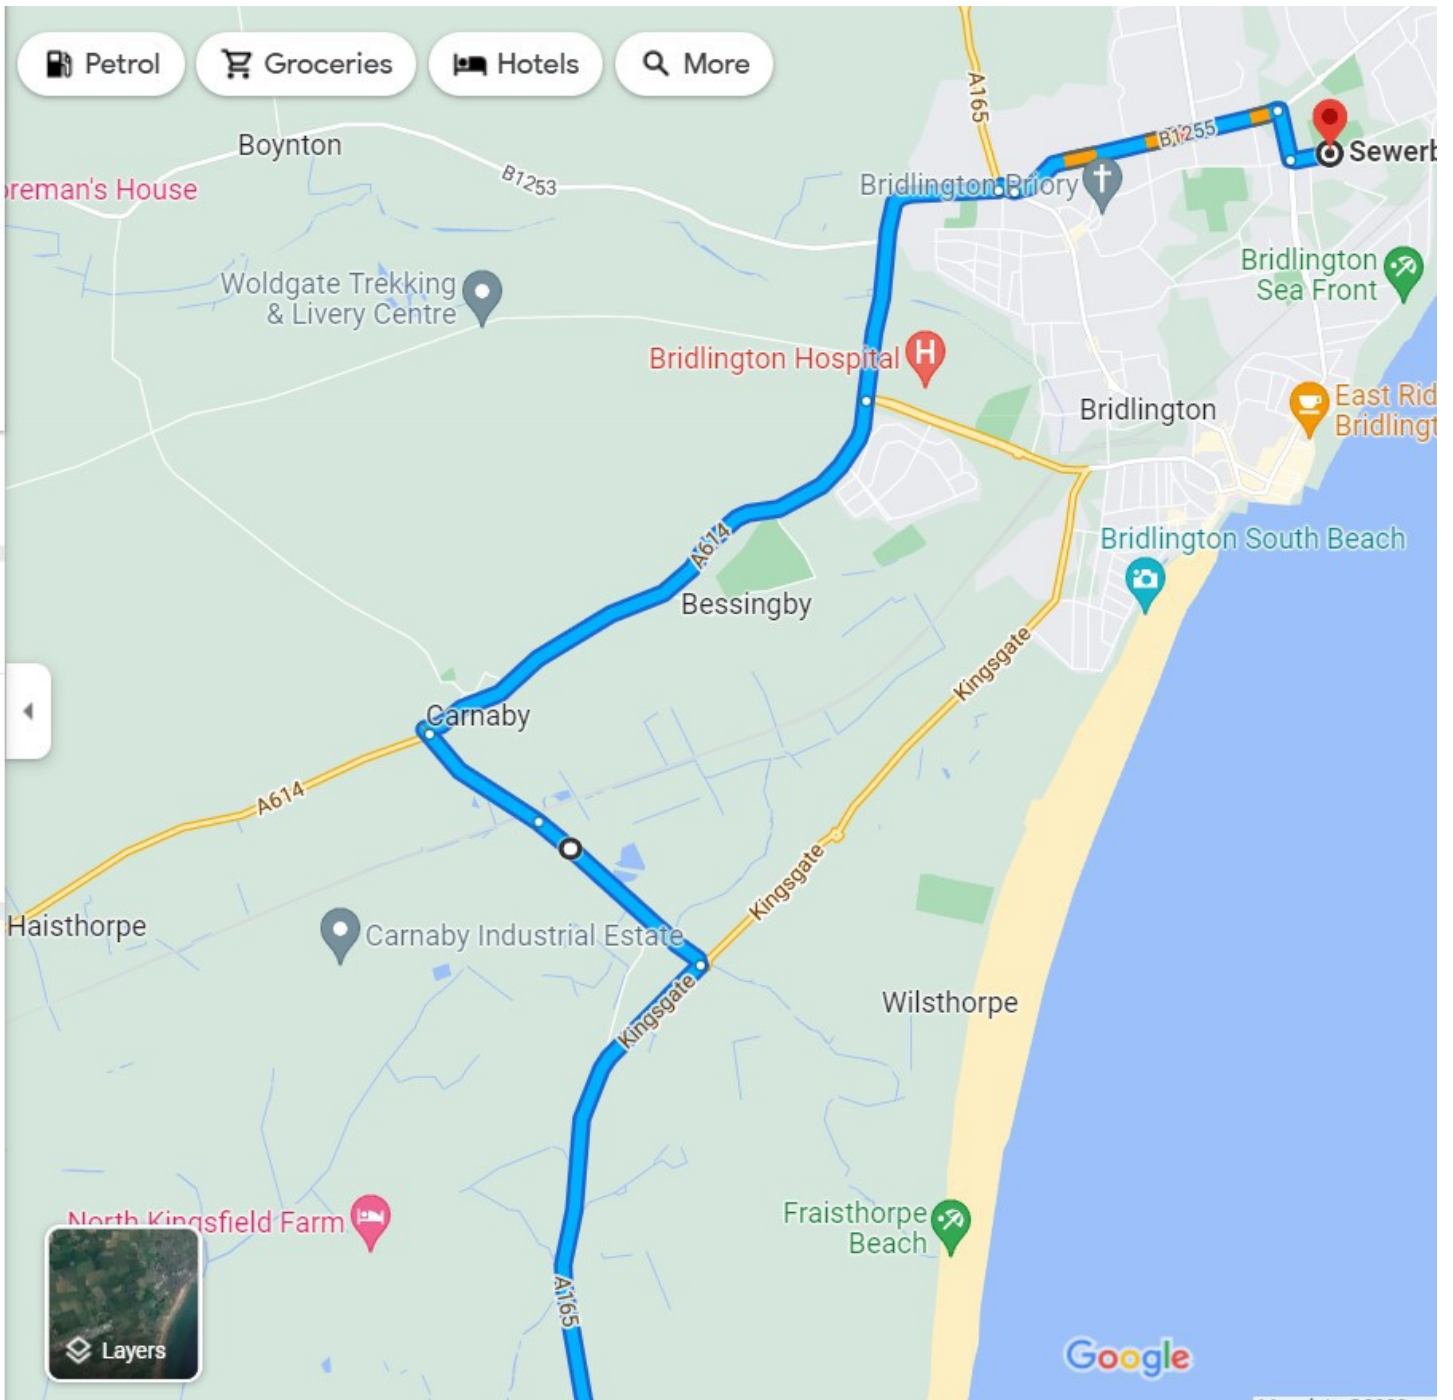

# EYTCC – East Coast Run – Vehicle Rally Route

from East Park Hull – to – Sewerby Fields, Bridlington

*Overall Route*

# From East Park

# At Bridlington – to Sewerby