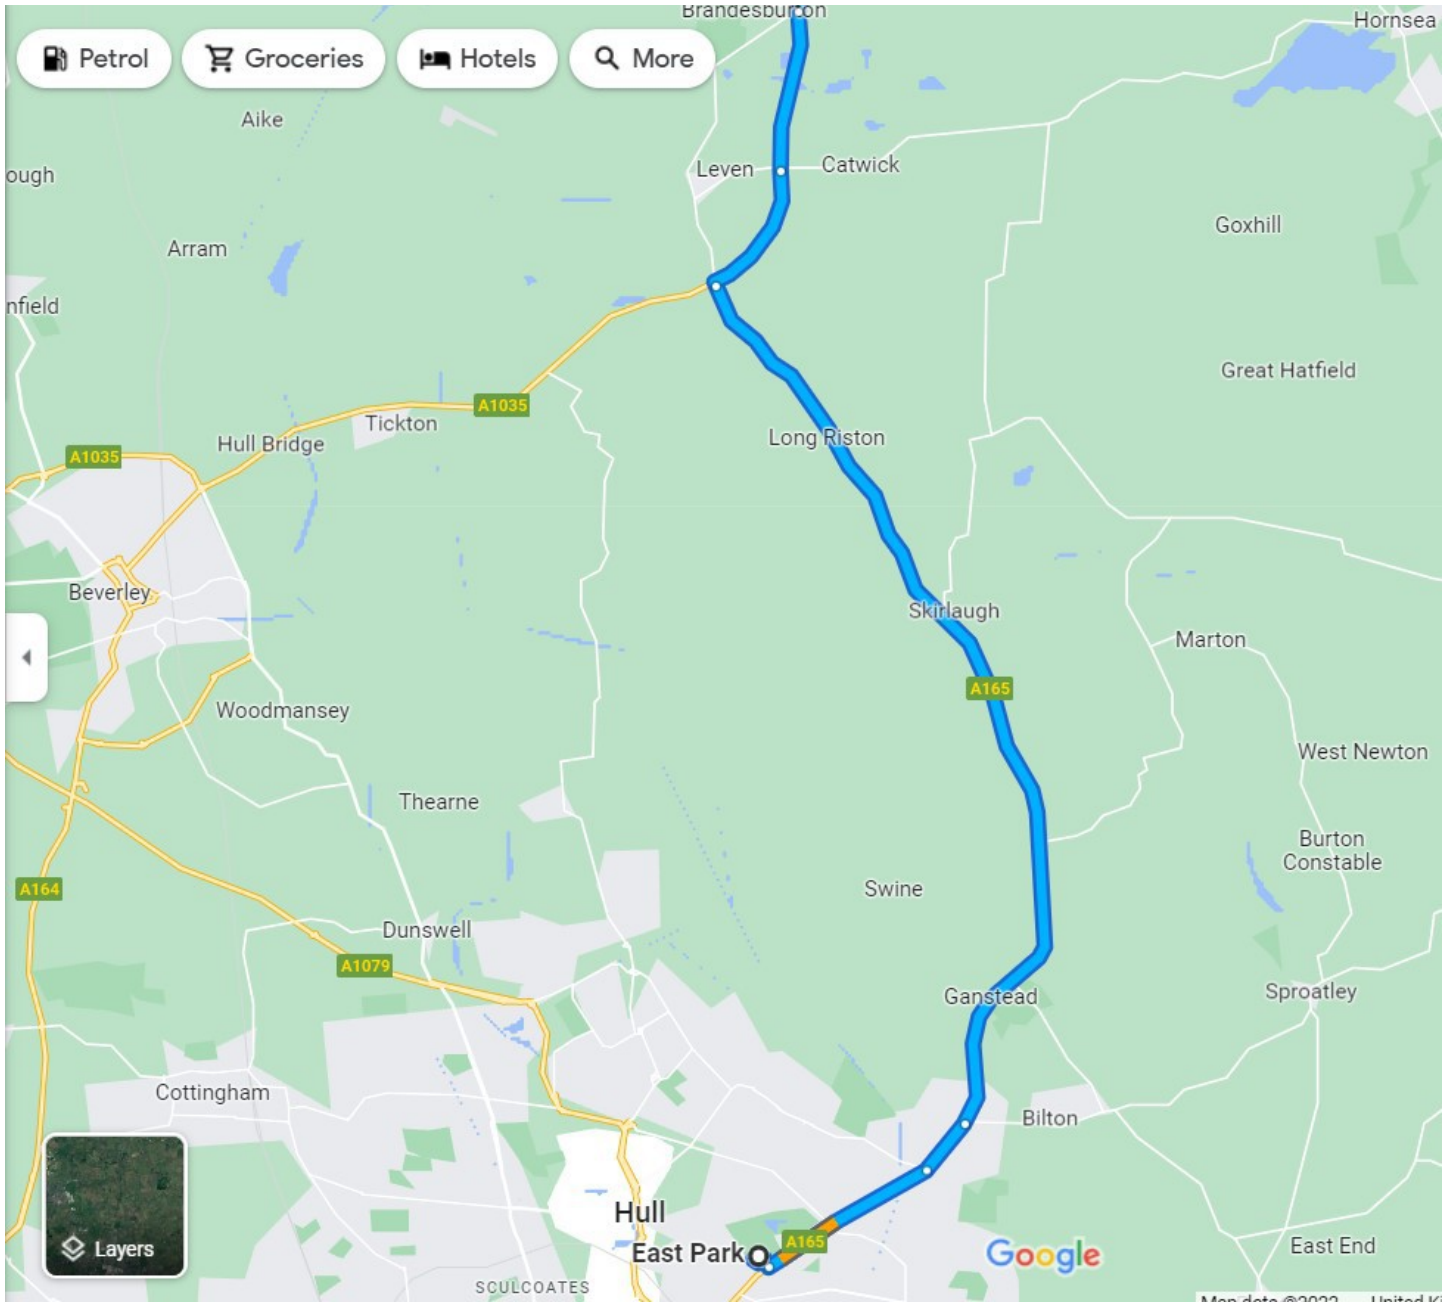

# EYTCC – East Coast Run – Vehicle Rally Route

from East Park Hull – to – Sewerby Fields, Bridlington

*Overall Route*

# From East Park

# At Bridlington – to Sewerby